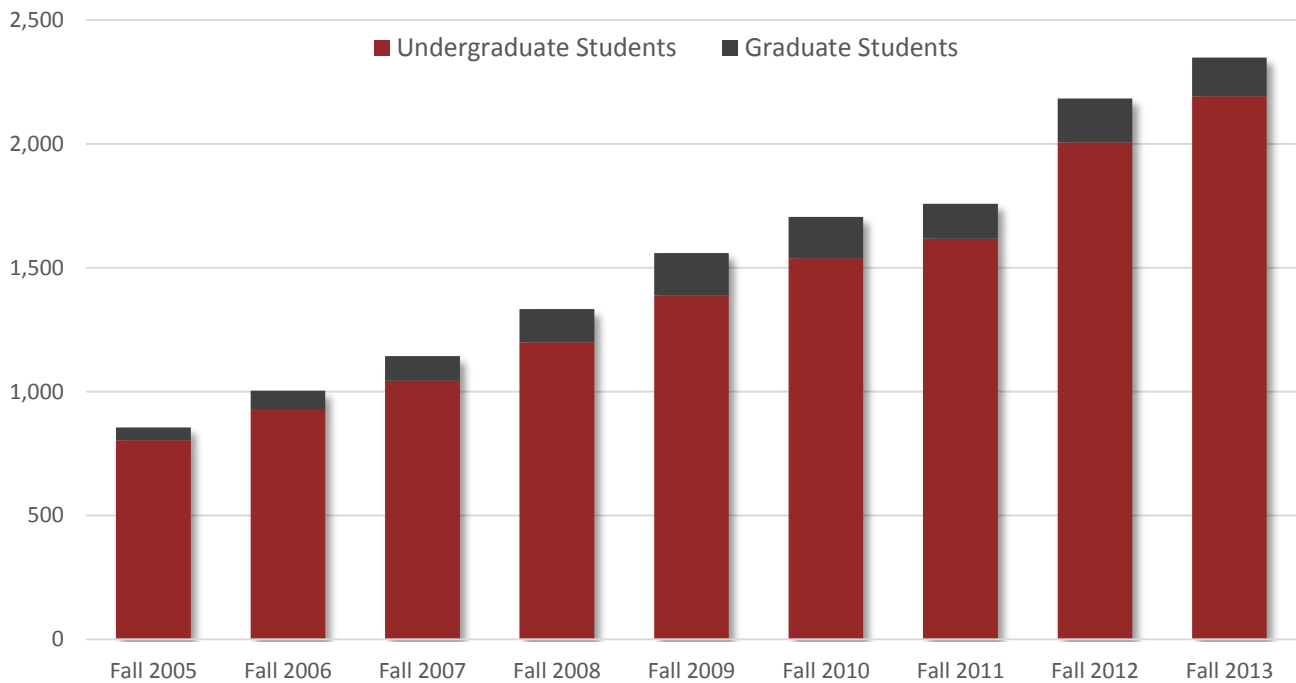

St. Cloud State University Student of Color Enrollment

	Fall 2005	Fall 2006	Fall 2007	Fall 2008	Fall 2009	Fall 2010	Fall 2011	Fall 2012	Fall 2013
Undergraduate Students	804	927	1,044	1,199	1,388	1,539	1,618	2,007	2,193
Graduate Students	52	77	100	135	172	167	140	177	156
Overall	856	1,004	1,144	1,334	1,560	1,706	1,758	2,184	2,349
Percent of Total University Enrollment	5.4%	6.2%	6.8%	7.9%	8.8%	9.3%	10.2%	13.3%	14.5%

Student of Color Headcount Enrollment

Student of Color Enrollment as Percent of University Enrollment